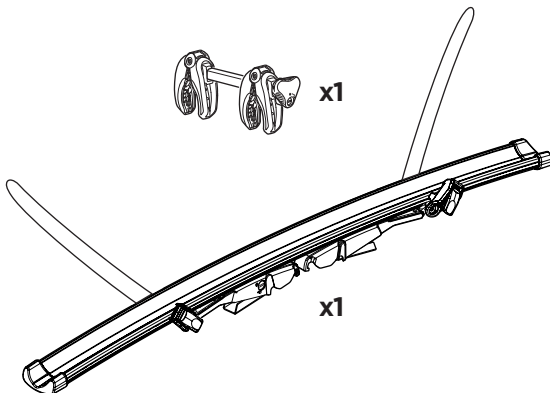

**CITY CRASH**  
Complies with ISO norm

= Max 15 kg

= 2,6 kg

22-80 mm

Your Key-Number

x1

x2

x2

x1

x1

1

2

3

4

5

x1