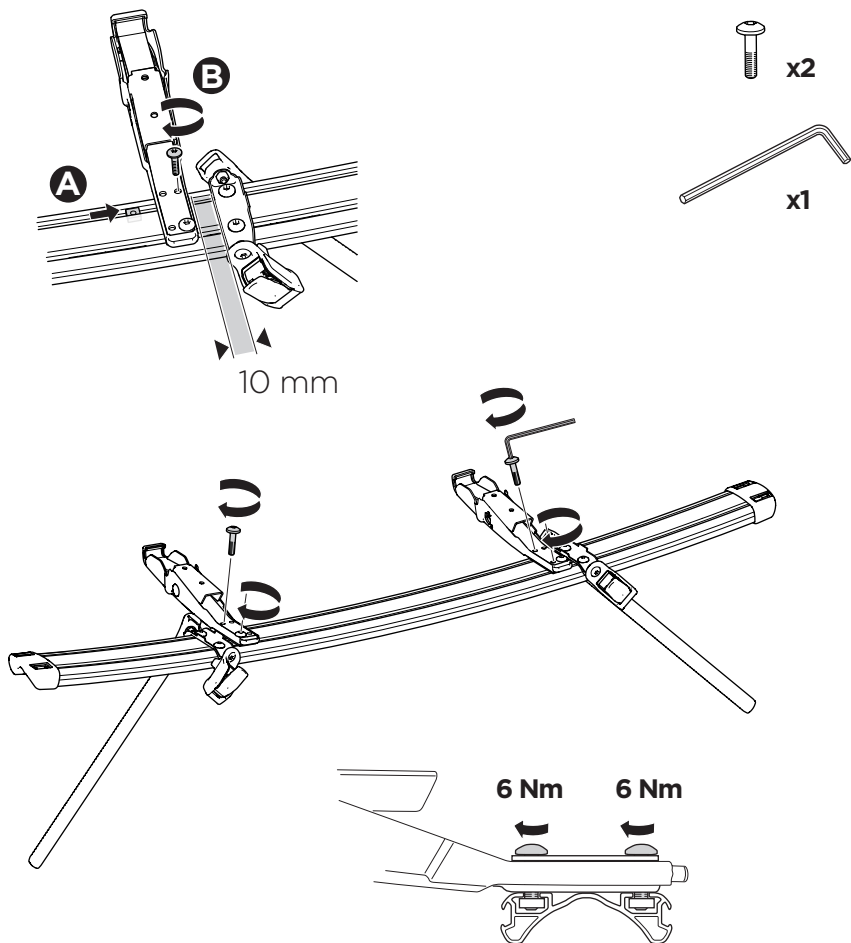

**CITY CRASH**  
Complies with ISO norm

= Max 15 kg

= 2,6 kg

22-80 mm

Your Key-Number

x1

x2

x2

x1

x1

1

2

3

4

5

x1